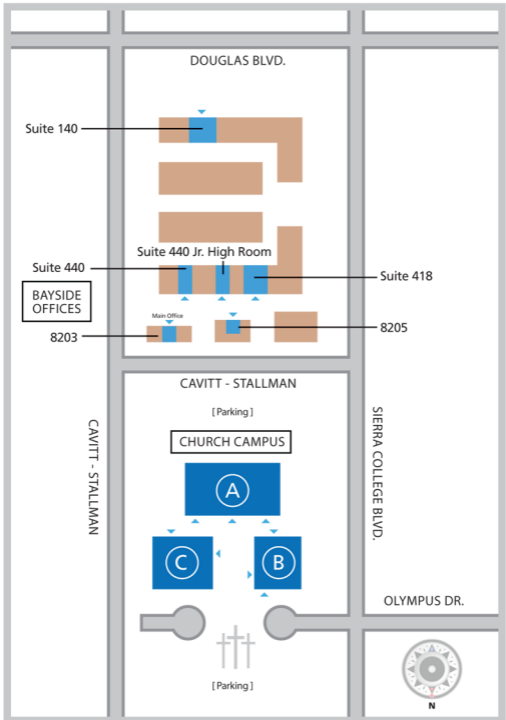

Welcome to Bayside,
we're so glad you're here!

BaysideOnline.com

▲ Entrances

SATURDAYS 4:15 & 6:00 PM | SUNDAYS 8:15, 9:45 & 11:30 AM
8191 SIERRA COLLEGE BLVD. | ROSEVILLE, CA 95661 | 916.791.1244